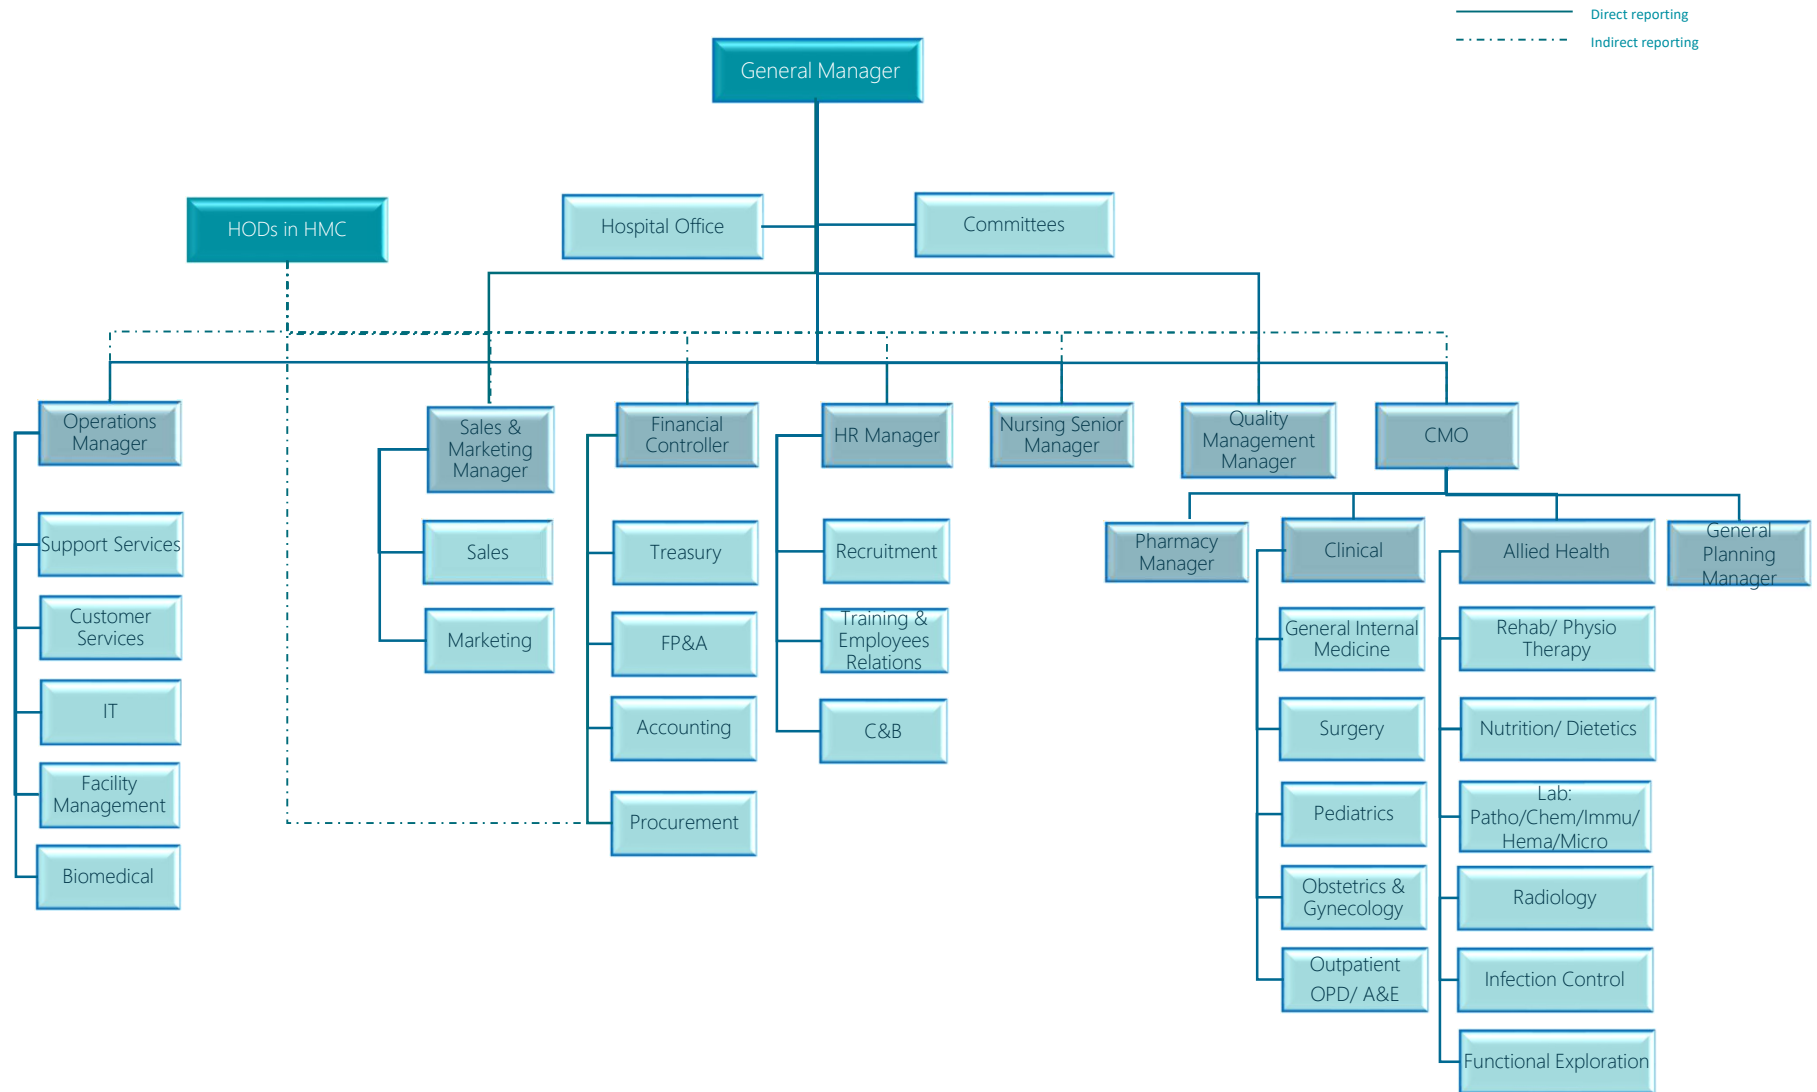

# Hoan My Hospital Organisation Map

Jan 2026

# Hoan My Da Lat Hospital Org Map

# Standard HMDL Hospital Organizational Structure

—: Direct reporting  
 - - - -: Indirect reporting

Hoan My