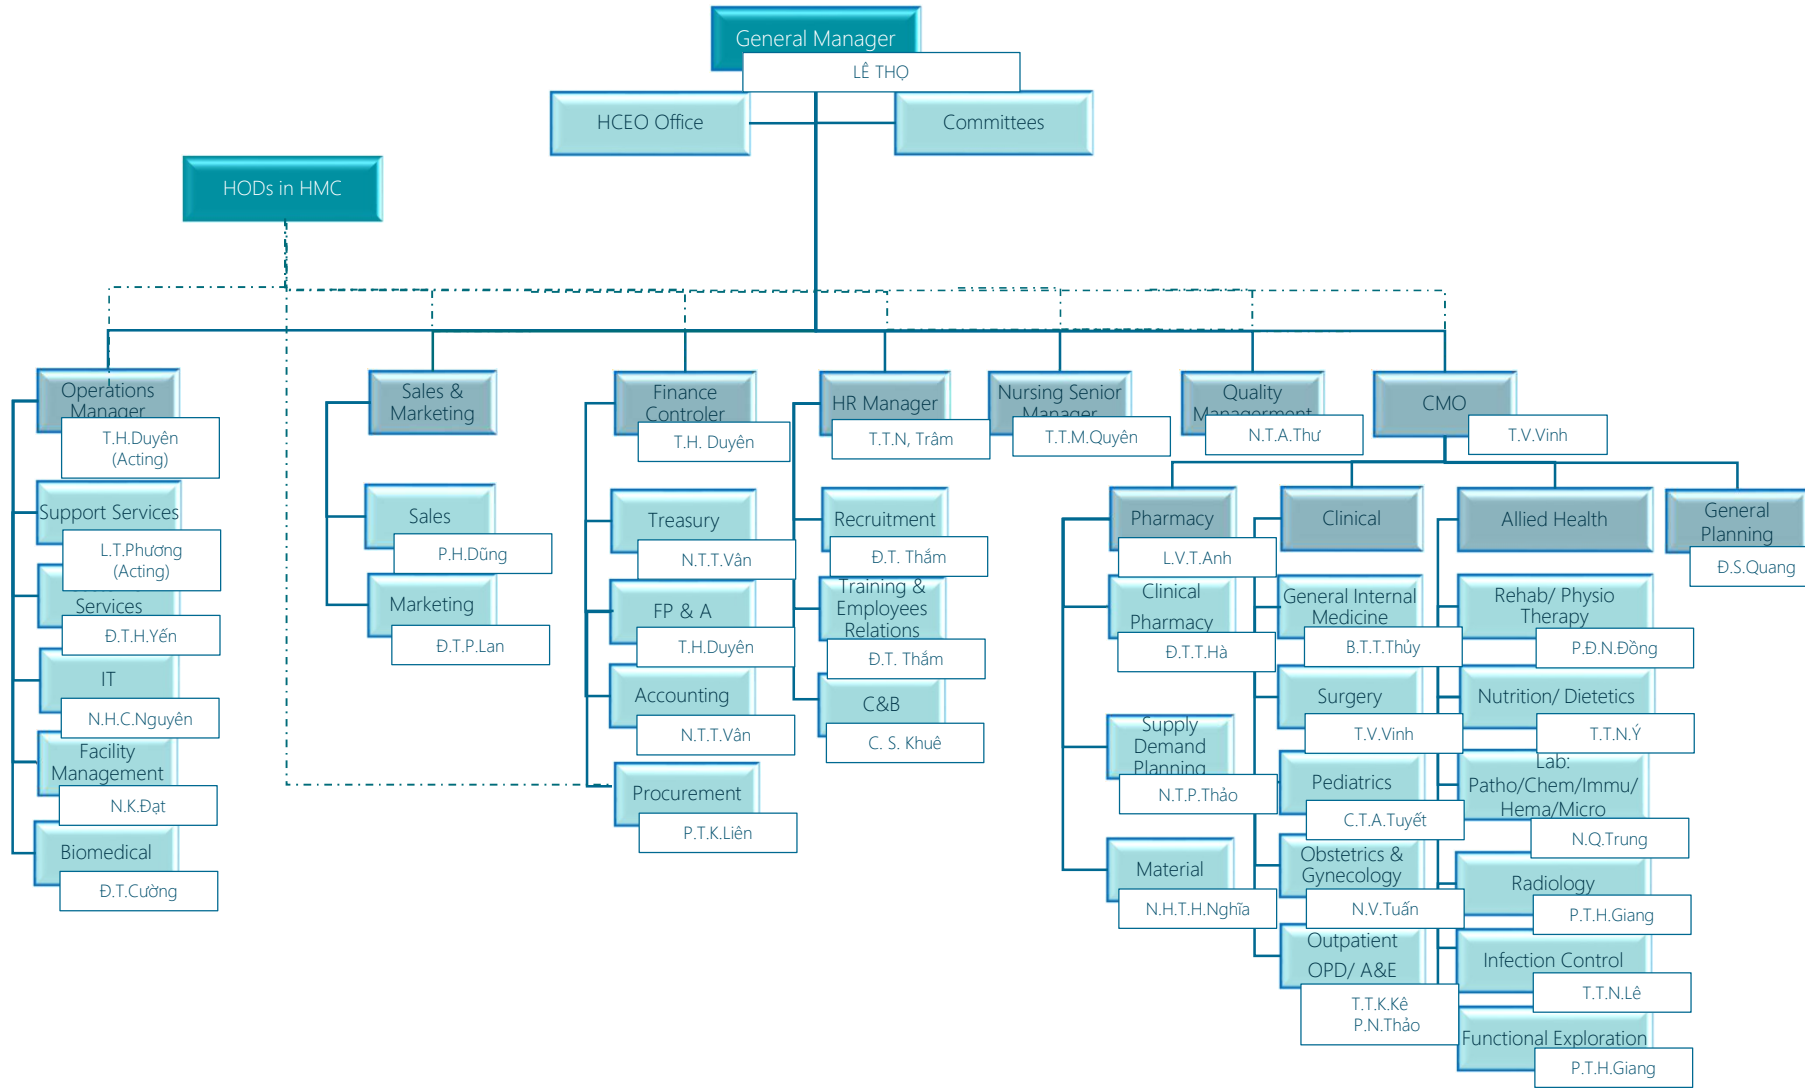

# Hoan My Hospital Organisation Map

Jan 2026

# Hoan My Da Lat Hospital Org Map

# Standard HMDL Hospital Organizational Structure

—: Direct reporting  
 - - - -: Indirect reporting

Hoan My